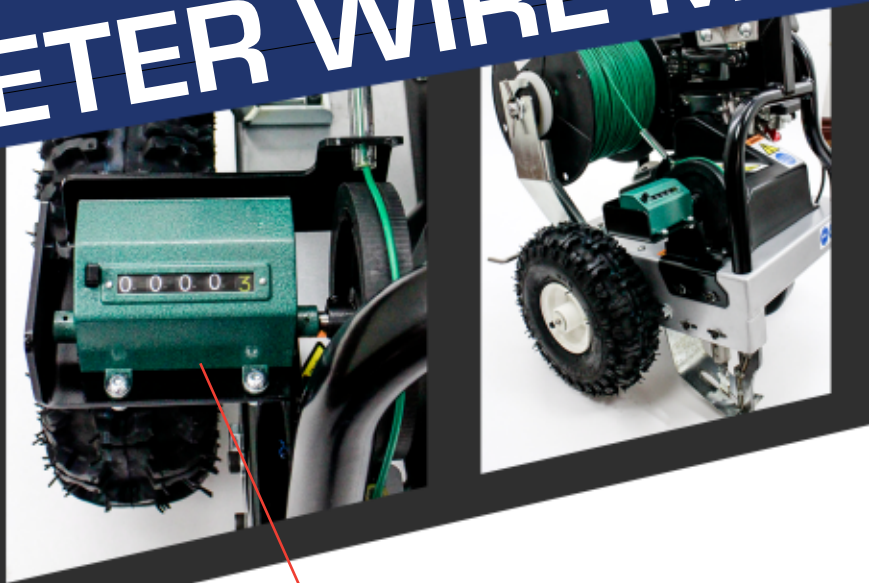

600MH
PERIMETER
WIRE MACHINE

PWMA-0006

PERIMETER WIRE METER

FOR YOUR 600MH

PWMA-0006

LARGE EASY-TO-READ
DISPLAY

LARGE MEASURING
WHEEL

0.1 m
ACCURACY

DO YOU CHARGE FOR INSTALLATION BY THE METER? MEASURE METERS OF WIRE AS YOU INSTALL!

- INSTALLS IN 2 MINUTES ON ALL 600MH MACHINES # SN PWM100777 AND UP
- SAVE TIME AND TAKE THE GUESS WORK OUT OF WIRE MEASUREMENT
- ACCURATE READING, METER WORKS IN BOTH DIRECTIONS
- USE LARGER WIRE REELS UP TO 800 m
- SAVE TIME AND MONEY!