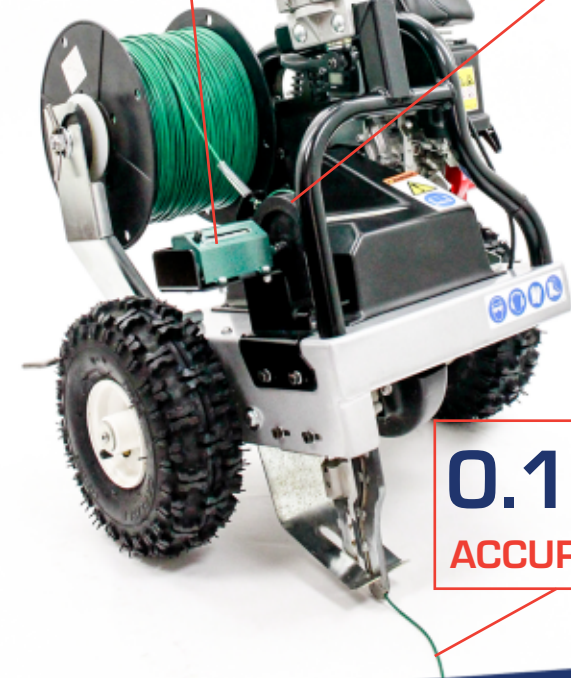

600MH
PERIMETER
WIRE MACHINE

PWMA-0006

PERIMETER WIRE METER

FOR YOUR 600MH

PWMA-0006

LARGE EASY-TO-READ
DISPLAY

LARGE MEASURING
WHEEL

0.1 m
ACCURACY

DO YOU CHARGE FOR INSTALLATION BY THE METER? MEASURE METERS OF WIRE AS YOU INSTALL!

- INSTALLS IN 2 MINUTES ON ALL 600MH MACHINES # SN PWM100777 AND UP
- SAVE TIME AND TAKE THE GUESS WORK OUT OF WIRE MEASUREMENT
- ACCURATE READING, METER WORKS IN BOTH DIRECTIONS
- USE LARGER WIRE REELS UP TO 800 m
- SAVE TIME AND MONEY!